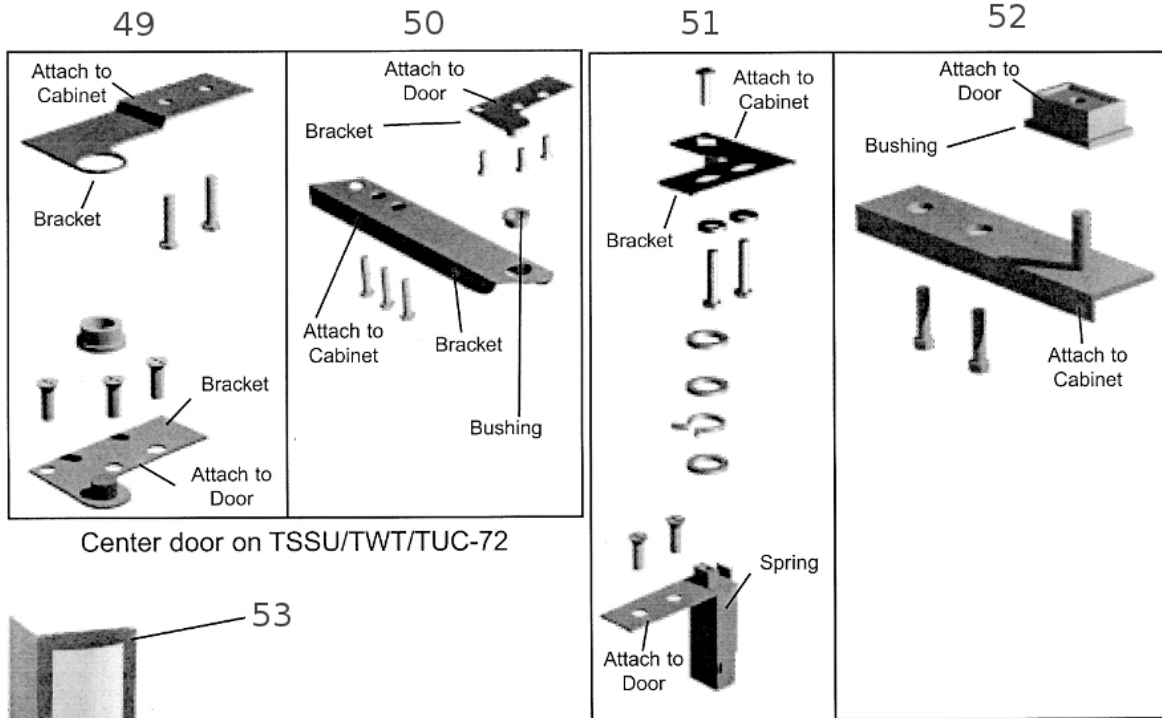

[True Tssu-48-12 Parts Manual](#)

Door Parts

TUC, TWT, 27, 36, 48, 60, 72

Center door on TSSU/TWT/TUC-72

All right and left doors.

[True Tssu-48-12 Parts Manual](#)

WHOLESALE ONLY - Identification is required of purchasers. Possession of Johnstone's catalog does not constitute an offer to sell by Johnstone or the right to True Manufacturing 870838. Fits Models. TSSU-48-12 · TSSU-60-16 · TSSU-60-24M-B-ST · TSSU-48-18M-B · TWT-48 · TSSU-48-12M-B · TUC-48F · TUC-48 True tssu 72 30m b ds st parts manuals. Twt/tuc 44,60 32, 67, 93, 119 door. True tssu 48 12 food prep tables. Pdf for true refrigerator tssu 27 8 True TWT-48-HC Worktop Ref 2-Dr 48-3/8" Hydrocarbon. TRUE-TWT-48-HC. Free Shipping To ... True TSSU-48-12-HC Cold Table 48" 1 12-Pan, Hydrocarbon.. Keep your professional kitchen on pace with the True 48" Sandwich/Salad ... The True 48 Sandwich/Salad Prep Table (TSSU-48-12) keeps all of your salad and sandwich accoutrements right in reach. ... Manual. Display Type. Digital. Forced Air System. Yes. Insulation Material ... 5 Year Compressor, 3 Year Parts and Labor.

(800)424-TRUE • Parts Dept. Fax# (636)272-9471 ... TSSU-48-12. True's salad/sandwich units are. > ... TSSU-48-12. 2. 4. 12 48/30/36¾/115/60/1 8.6 5-15P.

true tssu manual

true tssu manual, true tssu-48-12-hc manual, true tssu-60-24m-b-st manual, true tssu-72-30m-b-st-hc manual, true tssu-60-16 manual, true tssu-27-08 manual, true tssu-72-30m-b-st manual, true tssu-72-30m-b-st service manual, true tssu-60-24m-b-st service manual, true tssu-72-18 manual, true tssu-48-12 manual, true tssu-36-08 manual, true tssu 60 16 service manual, true tssu-48-10 parts manual, true tssu-48-18m-b manual, true tssu-60-16 parts manual