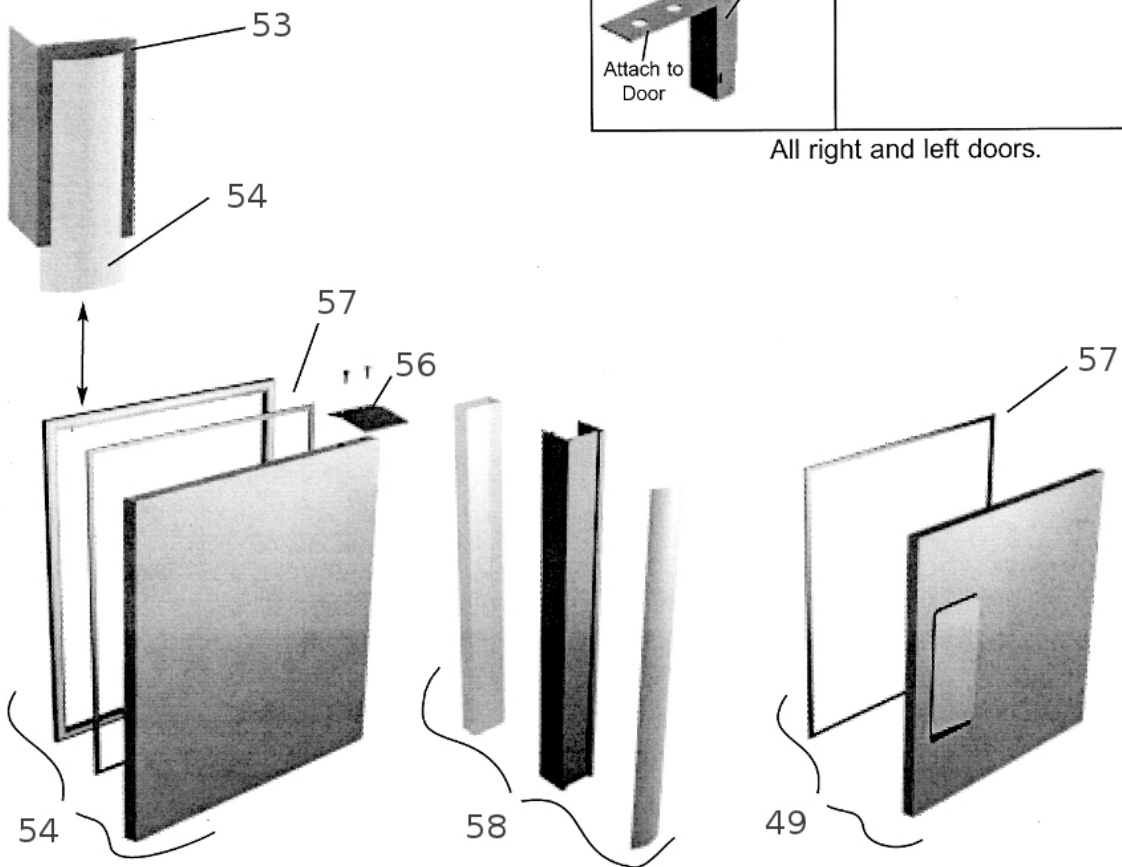

[True Tssu-48-12 Parts Manual](#)

Door Parts

TUC, TWT, 27, 36, 48, 60, 72

Center door on TSSU/TWT/TUC-72

All right and left doors.

[True Tssu-48-12 Parts Manual](#)

WHOLESALE ONLY - Identification is required of purchasers. Possession of Johnstone's catalog does not constitute an offer to sell by Johnstone or the right to True Manufacturing 870838. Fits Models. TSSU-48-12 · TSSU-60-16 · TSSU-60-24M-B-ST · TSSU-48-18M-B · TWT-48 · TSSU-48-12M-B · TUC-48F · TUC-48 True tssu 72 30m b ds st parts manuals. Twt/tuc 44,60 32, 67, 93, 119 door. True tssu 48 12 food prep tables. Pdf for true refrigerator tssu 27 8 True TWT-48-HC Worktop Ref 2-Dr 48-3/8" Hydrocarbon. TRUE-TWT-48-HC. Free Shipping To ... True TSSU-48-12-HC Cold Table 48" 1 12-Pan, Hydrocarbon.. Keep your professional kitchen on pace with the True 48" Sandwich/Salad ... The True 48 Sandwich/Salad Prep Table (TSSU-48-12) keeps all of your salad and sandwich accoutrements right in reach. ... Manual. Display Type. Digital. Forced Air System. Yes. Insulation Material ... 5 Year Compressor, 3 Year Parts and Labor.

(800)424-TRUE • Parts Dept. Fax# (636)272-9471 ... TSSU-48-12. True's salad/sandwich units are. > ... TSSU-48-12. 2. 4. 12 48/30/36¾/115/60/1 8.6 5-15P.

true tssu manual

true tssu manual, true tssu-48-12-hc manual, true tssu-60-24m-b-st manual, true tssu-72-30m-b-st-hc manual, true tssu-60-16 manual, true tssu-27-08 manual, true tssu-72-30m-b-st manual, true tssu-72-30m-b-st service manual, true tssu-60-24m-b-st service manual, true tssu-72-18 manual, true tssu-48-12 manual, true tssu-36-08 manual, true tssu 60 16 service manual, true tssu-48-10 parts manual, true tssu-48-18m-b manual, true tssu-60-16 parts manual